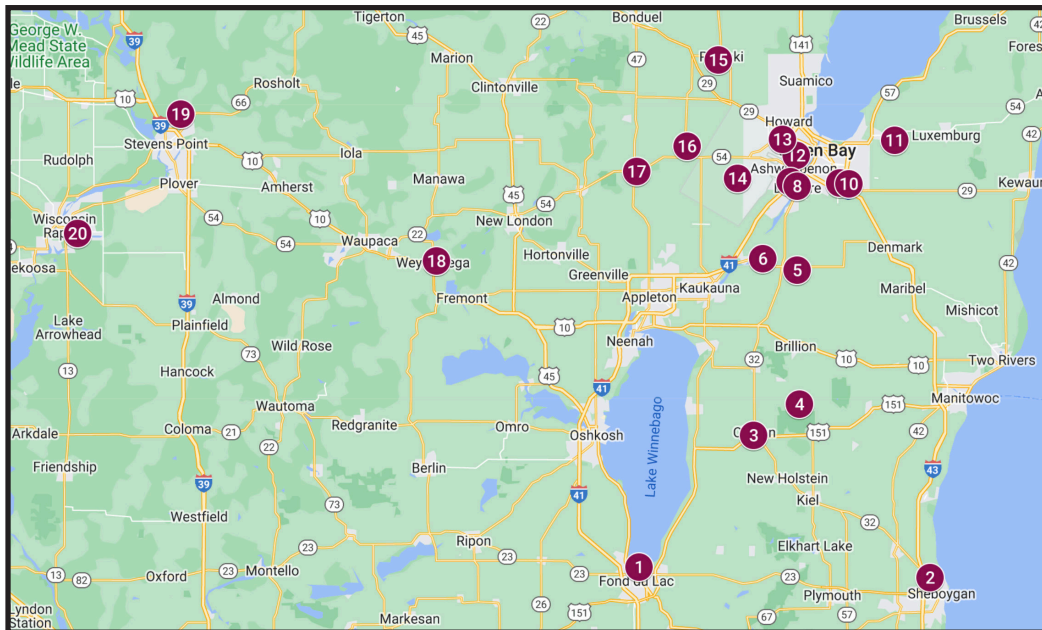

Kimberly, Combined Locks

- 1. 1215 W 4th St 🎵
- 2. 1420 W Kimberly Ave
- 3. 115 S Louise St
- 4. Memorial Park
- 5. 126 S Birch St 🎵
- 6. 511 Janssen St (Combined Locks)

Which one is your favorite?

- ___ **Most Creative & Imaginative**
- ___ **Most Traditional**
- ___ **Best Use of Lights**
- ___ **Best Use of Music & Technology**
- ___ **Best Use of Toys and/or Inflatables**

We share FREE content for families in Northeast Wisconsin, WiscoFam, Go Valley Kids and Go Oshkosh Kids. Want to say thanks? We like coffee!

Greenville, Hortonville

- 1. N1798 Baileys Harbor Rd 🎵
- 2. W6780 Marcy Ct
- 3. W7277 Sunfield Dr
- 4. W7340 Earl Ln
- 5. 258 E Main St 🎵
- 6. Dairy Queen Grill & Chill (treat!)
- 7. 121 E Main St
- 8. 1690 County Rd T

Which one is your favorite?

- ___ Most Creative & Imaginative
- ___ Most Traditional
- ___ Best Use of Lights
- ___ Best Use of Music & Technology
- ___ Best Use of Toys and/or Inflatables

We share FREE content for families in Northeast Wisconsin, WiscoFam, Go Valley Kids and Go Oshkosh Kids. Want to say thanks? We like coffee!

Christmas Light Hunt

More Lights!

- 1. Fond du Lac Lakeside Park
- 2. Making Spirits Bright, Sheboygan
- 3. Delightfully Chilton, Hobart Park
- 4. The North Pole, N5207 Lemke Rd, Chilton
- 5. 6844 Shanty Rd 🎵
- 6. 312 Butterfield Ct 🎵
- 7. Rotter Family Christmas Lights, 796 Glory Road, Green Bay 🎵
- 8. Voyageur Park, 100 William St, De Pere
- 9. East Ridge Lights, 2390 E
- 10. Ridge Terrace, Bellevue 🎵
- 11. Virgo Road
- 12. New Franken Lights, 2270 St
- 13. Killian Rd, New Franken 🎵
- 14. Titledown District 🎵
- 15. Garden of Lights, Green Bay Botanical Garden 🎵