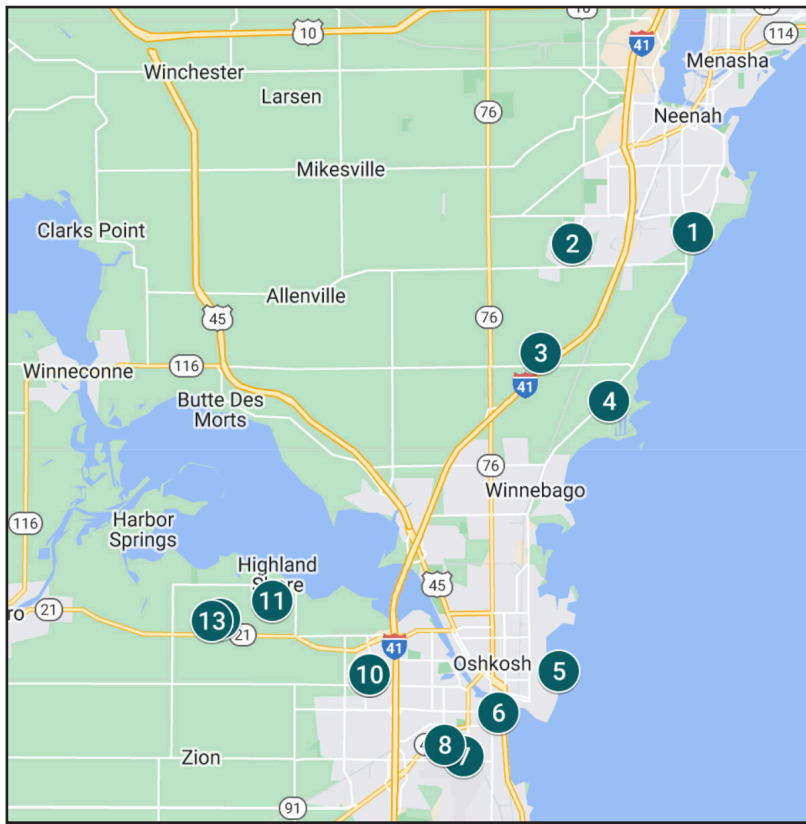

Darboy, Harrison, Combined Locks

- 1. Fox Cities Festival of Lights - Darboy Community Park
- 2. N9348 Mulholland Ln 🎵
- 3. N9455 Sara Ln
- 4. N9599 Clover Ridge Tr 🎵
- 5. 583 Cornrow Ln 🎵
(Christmas on Cornrow)
- 6. N251 Hank Dr
- 7. N255 Rogers Ln 🎵 (Ben's Wish)
- 8. N179 Alex Dr
- 9. N172 Crooked Pine Ct 🎵

Which one is your favorite?

- Most Creative & Imaginative
- Most Traditional
- Best Use of Lights
- Best Use of Music & Technology
- Best Use of Toys and/or Inflatables

We share FREE content for families in Northeast Wisconsin, WiscoFam, Go Valley Kids and Go Oshkosh Kids. Want to say thanks? We like coffee!

Little Chute & Kaukauna

- 1. 456 Crestview Rd 🎵
- 2. Kaukauna Public Library
- 3. Hoover Ave
- 4. Hoover Ave
- 5. 115 Homewood Ct

Which one is your favorite?

- ___ Most Creative & Imaginative
- ___ Most Traditional
- ___ Best Use of Lights
- ___ Best Use of Music & Technology
- ___ Best Use of Toys and/or Inflatables

We share FREE content for families in Northeast Wisconsin, WiscoFam, Go Valley Kids and Go Oshkosh Kids. Want to say thanks? We like coffee!

Christmas Light Hunt

Neenah, Menasha, Oshkosh, Omro

- 1. 218 Carriage Dr
- 2. 1301 Nature Trail Dr
- 3. 6217 Woodenshoe Rd
- 4. Comanche Lane
- 5. Celebration of Lights - Menominee Park
- 6. Grace Lutheran Church & School 🎵
- 7. 1909 Delaware St
- 8. 1729 Knapp St
- 9-10. 335 Sunnybrook Dr 🎵
- 11. 1874 Westbreeze Dr 🎵
- 12. 4032 Georgetown Dr 🎵
- 13. Drake Court 🎵