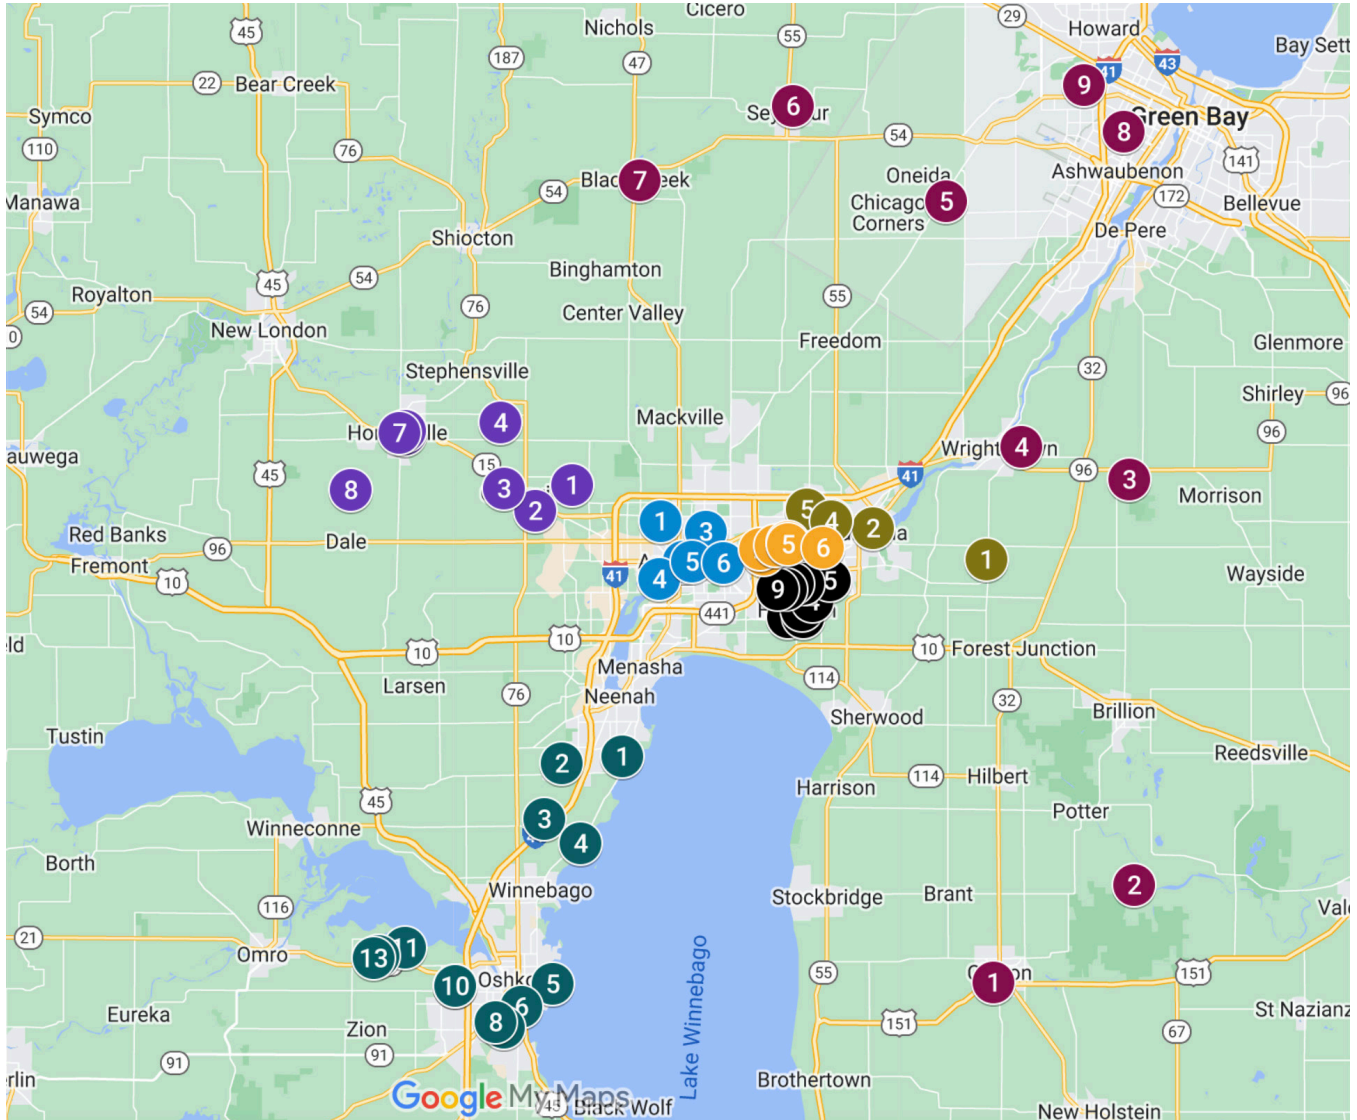

FOX CITIES

Christmas Light Hunt

Pick your adventure. Happy light hunting!

*Scan for more addresses, pictures
and details for all these lights!*

Christmas Light Hunt

Appleton, Grand Chute

1. Northland Court
2. N Bluemound Dr
3. 2421 W Seneca Dr
4. 2139 W Capitol Dr
5. N Mason Street
6. 1628 W Pershing St 
7. 1747 N Oneida St
8. ThedaCare
9. 1509 E Cass St
10. St Elizabeth Hospital
11. Houdini Plaza
12. Float Light 
13. 1801 W Rogers Ave
14. 43-44 Butte Des Morts Ct
15. Touchmark on West Prospect

Which one is your favorite?

- Most Creative & Imaginative
- Most Traditional
- Best Use of Lights
- Best Use of Music & Technology
- Best Use of Toys and/or Inflatables

We share FREE content for families in Northeast Wisconsin, WiscoFam, Go Valley Kids and Go Oshkosh Kids. Want to say thanks? We like coffee!

Darboy, Harrison, Combined Locks

- 1. Fox Cities Festival of Lights - Darboy Community Park
- 2. N9348 Mulholland Ln 🎵
- 3. N9455 Sara Ln
- 4. N9599 Clover Ridge Tr 🎵
- 5. 583 Cornrow Ln 🎵
(Christmas on Cornrow)
- 6. N251 Hank Dr
- 7. N255 Rogers Ln 🎵 (Ben's Wish)
- 8. N179 Alex Dr
- 9. N172 Crooked Pine Ct 🎵

Little Chute & Kaukauna

- 1. 456 Crestview Rd 🎵
- 2. Kaukauna Public Library
- 3. Hoover Ave
- 4. Hoover Ave
- 5. 115 Homewood Ct

Which one is your favorite?

- ___ Most Creative & Imaginative
- ___ Most Traditional
- ___ Best Use of Lights
- ___ Best Use of Music & Technology
- ___ Best Use of Toys and/or Inflatables